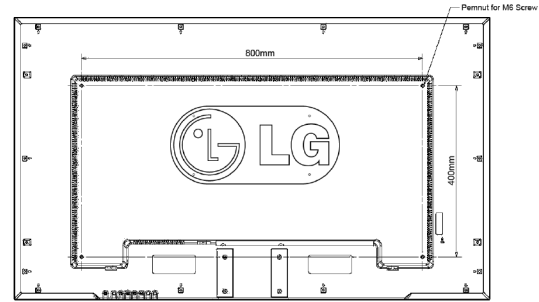

BACK VIEW

SPECIFICATIONS

PANEL

Screen Size	47"
Aspect Ratio	16:9
Native Resolution	1366×768 (WXGA)
Pixels (H×V×3)	3,147,264
Brightness	450 cd/m²
Contrast Ratio	1600:1
Viewing Angle (H×V)	178×178
Color Depth	16.7 Million (8 bits)
Response Time	8 ms (G to G)
Surface Treatment	Hard Coating (3H)
MTBF	50,000 Hr. (Minimum)

VIDEO

Max Input Resolution	1600×1200 @60Hz (Analog) 1280×1024 @60Hz (Digital)
Recommended Resolution	1366×768 @60Hz (Analog/Digital)
H-Scanning Frequency	30~83kHz (Analog/Digital)
V-Scanning Frequency	56~75Hz
Pixel Frequency	165MHz (D-Sub)/135MHz (HDMI/DVI)
Sync Compatibility	Separate/Composite/SOG
Video Input	RGB Analog/Digital
EZ Picture/PSM	Dynamic/Standard/Mild/User1/User2
CSM	Warm/Normal/Cool/User
XD Engine®	Yes
Enhanced Noise Reduction	3D NR/(MPEG NR)
Digital Comb Filter	3D
DLTI/DCTI	Yes
Cinema 3:2/2:2 mode	Yes
Aspect Ratio Correction	Spectacle/Full/Original/4:3/16:9/14:9/Zoom

REAR JACK PACK

Component Video	2 Hi-Res (BNC)
PC Input via 15-Pin Sub "D"	1/1 (RGB)
Input/Output	
Composite Video Input/Output	1/1
Audio Output	1
Audio Inputs	3 Plus PC Sound
HDTV Formats	720p/1080i
PC Formats	Auto Scaling to XGA
HDMI/HDCP	Yes (HDMI to DVI cable included)
RS-232C Input/Output	1 (Service/Control)/1
S-Video	1 (S-Video has a priority but there is no input mode)
Audio Jack Built-in (No Amp)	Yes
Discrete IR Input	Yes
External Speaker Jack Out	Yes

AUDIO

Surround MAX	Yes
Auto Volume Limiter	Yes
Audio Power	20W (10W×2)
Bass/Treble/Balance	Yes
SSM	Flat/Music/Movie/Sports/User

SPECIAL FEATURES

Temperature Sensor	Yes
Lamp Fault Sensor	Yes
Split Zoom (Self Video Wall, Max 4×4)	Yes (Adjusts for Bezel Width)
Source Selection	Digital (HDMI/DVI)/Analog (RGB)/Component 1,2/AV
Brightness/Contrast	Yes
Color	Warm/Normal/Cool
Position	User Control (R/G/B)
Tracking	H/V
Set-up	Auto/Clock/Phase
	Language (English/French/Spanish/Italian/German/Portuguese/Korean/Japanese/Chinese)
	Normal/White wash/Orbiter/Inversion
	XD Contrast/XD Color/XD NR/MPEG NR
	Cinema/Black level
	Clock/Off time/On time
	Auto Adjust, OSD Lock
	Yes
	Yes
	Yes
	Yes
	Yes
	Yes, Good/Better/Best

CABINET

Color	Black
Monitor Dimension (W×H×D)	43.98"×26.02"×4.67"
Weight	63.93 Lbs.
Carton Dimensions (W×H×D)	47.2"×29.45"×11.30"
Packed Weight	70.55 Lbs.
VESA™ Standard Mount Interface	800×400
Optional Speakers/Stand	Not available

POWER

Power Supply	100-240V~, 50/60Hz
Power Type	Built-in Power
Power Switch Type	Tact Switch
Power Saving	
Normal	300W
Stand-by/Suspend	2W (RGB)/4W (HDMI/DVI)
DPM Off	2W (RGB)/4W (HDMI/DVI)
Switch Off	1W

STANDARD (CERTIFICATION)

Safety	UL/c-UL/CB scheme/TUV/NEMKO
EMC	FCC Class "B"/VCCI/C-tick/GOST/CE/MIC
RoHS Compliant	Yes

WARRANTY (PARTS/LABOR)

3 years

UPC CODE

7 19192 18404 6