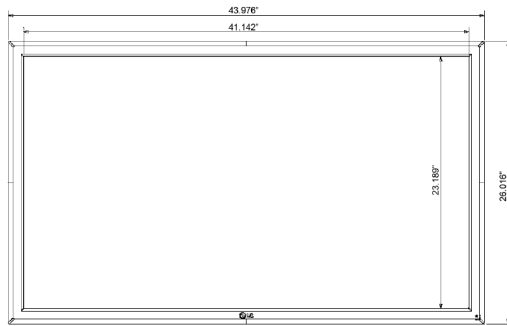

FRONT VIEW

SPECIFICATIONS

PANEL

Screen Size	47"
Aspect Ratio	16:9
Native Resolution	1366×768 (WXGA)
Pixels (H×V×3)	3,147,264
Brightness	450 cd/m²
Contrast Ratio	1600:1
Viewing Angle (H×V)	178×178
Color Depth	16.7 Million (8 bits)
Response Time	8 ms (G to G)
Surface Treatment	Hard Coating (3H)
MTBF	50,000 Hr. (Minimum)

VIDEO

Max Input Resolution	1600×1200 @60Hz (Analog) 1280×1024 @60Hz (Digital)
Recommended Resolution	1366×768 @60Hz (Analog/Digital)
H-Scanning Frequency	30~83kHz (Analog/Digital)
V-Scanning Frequency	56~75Hz
Pixel Frequency	165MHz (D-Sub)/135MHz (HDMI/DVI)
Sync Compatibility	Separate/Composite/SOG
Video Input	RGB Analog/Digital
EZ Picture/PSM	Dynamic/Standard/Mild/User1/User2
CSM	Warm/Normal/Cool/User
XD Engine®	Yes
Enhanced Noise Reduction	3D NR/(MPEG NR)
Digital Comb Filter	3D
DLTI/DCTI	Yes
Cinema 3:2/2:2 mode	Yes
Aspect Ratio Correction	Spectacle/Full/Original/4:3/16:9/14:9/Zoom

REAR JACK PACK

Component Video	2 Hi-Res (BNC)
PC Input via 15-Pin Sub "D"	1/1 (RGB)
Input/Output	
Composite Video Input/Output	1/1
Audio Output	1
Audio Inputs	3 Plus PC Sound
HDTV Formats	720p/1080i
PC Formats	Auto Scaling to XGA
HDMI/HDCP	Yes (HDMI to DVI cable included)
RS-232C Input/Output	1 (Service/Control)/1
S-Video	1 (S-Video has a priority but there is no input mode)
Audio Jack Built-in (No Amp)	Yes
Discrete IR Input	Yes
External Speaker Jack Out	Yes

AUDIO

Surround MAX	Yes
Auto Volume Limiter	Yes
Audio Power	20W (10W×2)
Bass/Treble/Balance	Yes
SSM	Flat/Music/Movie/Sports/User

SPECIAL FEATURES