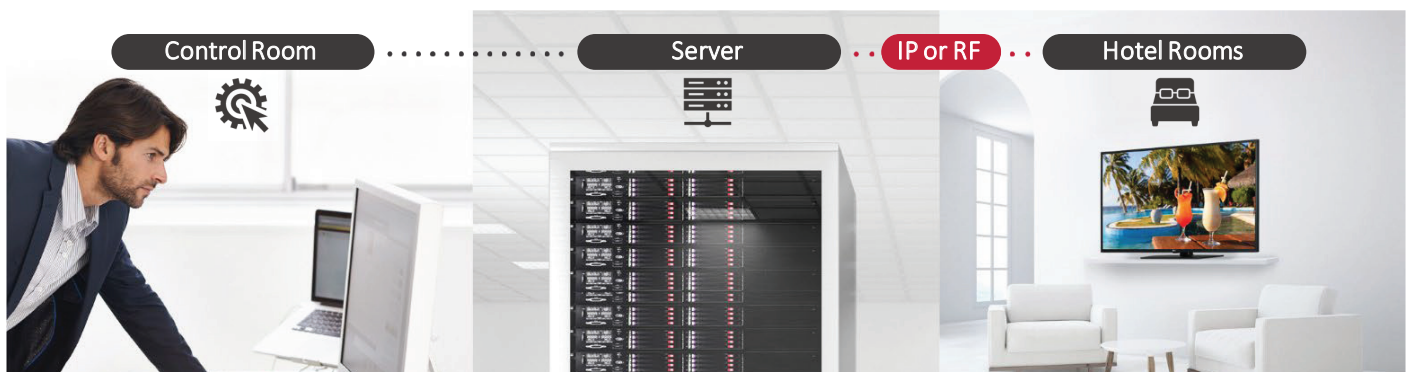

Pro:Centric Smart Platform

LG's Pro:Centric Smart HTML global platform hosts system integrator partners' in-room entertainment applications with proven backward compatibility across multiple generations of webOS smart TVs. It offers one of the widest possible choices of interactive systems to our hospitality customers. Through the Pro:Centric middleware API and chromium browser, partner applications can control all aspects of the LG smart television to provide a completely unique, customizable branded user experience for hotel guests encompassing entertainment, interactive features, streaming services and digital compendiums.

Pro:Centric Direct Hotel Management Solution from LG

The Pro:Centric Direct hotel content management solution offers simple editing tools, making it easy to perform service and IP network-based remote management with a single click. Pro:Centric Direct enables users to customize their interface easily and efficiently manage all TVs in the facility. The most recent version* provides IoT-based in-room control as well as voice control through LG Natural Language Processing.