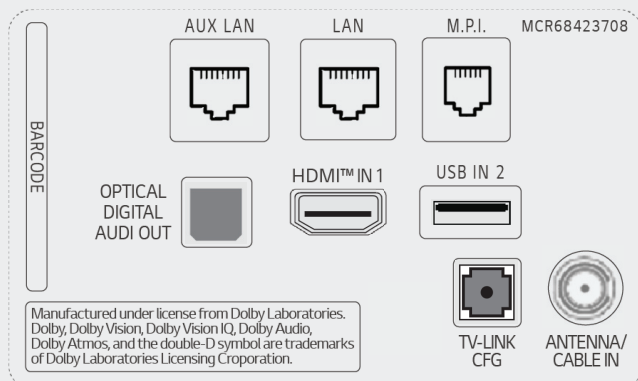

* Multi-code IR remote control is not provided by LG. (sold separately)

SoftAP

Software-enabled Access Point* (SoftAP) is a virtual Wi-Fi feature that uses TV as a wireless hotspot, enabling guests to connect their own devices to the SoftAP.

* Screen Share may not be operated at the same time.

Kensington Lock Slot

Reinforced Metal Stand

Lock Down Plate with Credenza Aperture

Physical Security Features (55", 50" and 43" only)

Select LG Hotel TVs are protected by the reliable Kensington Lock solution (lock sold separately). They also come with a metal-reinforced stand to improve sturdiness, durability and safety. Finally these models include a lock-down plate with credenza aperture to lock the TV firmly to the credenza for added security.

* Magic Motion Remote is required (sold separately)

CONNECTIVITY 65" / 55" / 50" / 43"

Rear

Side

TECHNICAL DRAWINGS

65"

55"

50"