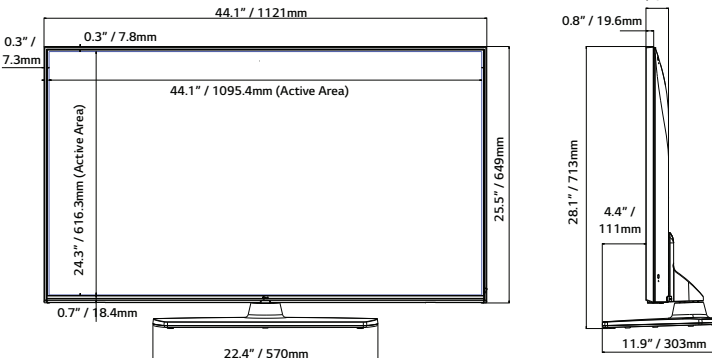

43"

SPECIFICATIONS

65UM670H0UG

55UM670H0UA

50UM670H0UA

43UM670H0UA

Category	Category	Pro:Centric Smart	Pro:Centric Smart	Pro:Centric Smart	Pro:Centric Smart
Display	Diagonal	65"	55"	50"	43"
	Resolution	3,840 x 2,160 (UHD)	3,840 x 2,160 (UHD)	3,840 x 2,160 (UHD)	3,840 x 2,160 (UHD)
	Backlight Cabinet Type	Direct	Direct	Direct	Direct
	Brightness	330 nits	330 nits	330 nits	265 nits
	Dynamic Contrast Ratio	1,000,000:1	1,000,000:1	1,000,000:1	1,000,000:1
	Static (Panel) Contrast Ratio	1,200:1	1,300:1	5,000:1	1,200:1
	Response Time	8 ms (G to G)	14 ms (G to G)	19 ms (G to G)	8 ms (G to G)
	Refresh Rate	60 Hz	60 Hz	60 Hz	60 Hz
Life Span	30,000 Hrs.	30,000 Hrs.	30,000 Hrs.	30,000 Hrs.	
Video	AI Picture Pro	Yes	Yes	Yes	Yes
	Dynamic Vivid	Yes	Yes	Yes	Yes
	HDR 10 Pro / HDR HLG	Yes / Yes	Yes / Yes	Yes / Yes	Yes / Yes
	Game Optimizer	Yes	Yes	Yes	Yes
Audio	Speaker (Sound Output)	10 W + 10 W	10 W + 10 W	10 W + 10 W	10 W + 10 W
	Speaker System	2.0 ch	2.0 ch	2.0 ch	2.0 ch
	AI Sound Pro / AI Sound	Yes	Yes	Yes	Yes
	AI Acoustic Tuning	Yes (Ready)	Yes (Ready)	Yes (Ready)	Yes (Ready)
	LG Sound Sync	Optical/Bluetooth wireless	Optical/Bluetooth wireless	Optical/Bluetooth wireless	Optical/Bluetooth wireless
Broadcasting System	Digital (Terrestrial / Cable / Satellite)	ATSC, Clear QAM	ATSC, Clear QAM	ATSC, Clear QAM	ATSC, Clear QAM
	Analog (NTSC / SECAM / PAL)	NTSC	NTSC	NTSC	NTSC
	Global IPTV Support	Yes	Yes	Yes	Yes
Hospitality Solution	Solution Type	Pro:Centric (Smart, Cloud, Direct, V)	Pro:Centric (Smart, Cloud, Direct, V)	Pro:Centric (Smart, Cloud, Direct, V)	Pro:Centric (Smart, Cloud, Direct, V)
	Pro:Idiom (S/W Type), (Mobile, Lite)	Yes	Yes	Yes	Yes
Smart Features	webOS23 User Interface, Smart Home (Launcher Bar), Gallery Mode, Quick Access, Web Browser, SDP Server Compatibility, Magic Remote Compatibility (MR18HA), SW Clock (World Clock / Alarm), SoftAP, Wi-Fi, Screen Share (Miracast), Smart Share, DIAL, Bluetooth Audio Playback, Mobile Connection Overlay, HDMI-ARC (HDMI 2), Voice Recognition (Standalone/Solution), IoT, EZ-Manager, USB Cloning, Wake on RF, WOL, Diagnostics (IP Remote), SI Compatible Protocol (MPI, RS-232C), HTNG-CEC (1.4), Simplink (HDMI-CEC) (1.4), IR Out (MPI, RS-232C), Multi-code IR				
Hospitality Features	Installer Menu, Lock Mode (Limited), Port Block, Welcome Screen (Splash Image), Insert Image, One Channel Map (LCM) External Speaker Out (R: 1.0 W, L: 1.0 W, 8 Ω), Instant On, VLAN ID, RJP (Remote Jack Pack) Compatibility (Teleadapt/Guestlink (HDMI-CEC), Mobile Remote, Moving Picture Playback (SD/HD/Plus HD), Auto Off / Sleep Timer, Energy Saving Mode, Motion Eye Care, b-LAN embedded Anti-theft System (Kensington Lock, Credenza/Security Aperture (Except 65")), Lock Down Plate (Except 65")				
Jack Interface	Set Side	HDMI In x2 (2.0), USB In (2.0), RS-232C In (3.5 mm TRRS), Speaker Out/Line Out (3.5 mm Stereo), Service Only (3.5 mm TRS)			
	Set Rear	HDMI In (2.0), USB In (2.0), Antenna/Cable In (Dual b-LAN), Optical Digital Audio Out, TV-Link CFG (3.5 mm TRS) (b-LAN Service), LAN (RJ45), Aux LAN (RJ45), MPI Port (RJ12)			
Mechanical	VESA Compatible	300 x 300 mm	300 x 300 mm	200 x 200 mm	200 x 200 mm
	Stand Type	1 pole (Fixed)	1 pole (Swivel)	1 pole (Swivel)	1 pole (Swivel)
	Front Color	Dark Charcoal Gray	Dark Charcoal Gray	Dark Charcoal Gray	Dark Charcoal Gray
	Dimensions without Stand (W x H x D)	57.2 x 33 x 2.3 in. 1,454 x 838 x 57.7 mm	48.6 x 28.1 x 2.3 in. 1,235 x 715 x 57.5 mm	44.1 x 25.6 x 2.2 in. 1,121 x 651 x 57.1 mm	38.1 x 22.2 x 2.2 in. 967 x 564 x 57.1 mm
	Dimensions with Stand (W x H x D)	57.2 x 35.8 x 13.4 in. 1,454 x 909 x 340 mm	48.6 x 30.6 x 11.9 in. 1,235 x 777 x 303 mm	44.1 x 28.1 x 11.9 in. 1,121 x 713 x 303 mm	38.1 x 24.5 x 11.9 in. 967 x 623 x 303 mm
	Shipping Dimensions (W x H x D)	63 x 38.2 x 9 in. 1,600 x 970 x 228 mm	53.5 x 33.9 x 8.1 in. 1,360 x 860 x 207 mm	51.9 x 31.9 x 7.4 in. 1,317 x 810 x 188 mm	42.3 x 26 x 8.0 in. 1,075 x 660 x 203 mm
	Weight without Stand	47.4 lbs. / 21.5 kg	30.9 lbs. / 14.0 kg	26.7 lbs. / 12.1 kg	19.4 lbs. / 8.8 kg
	Weight with Stand	50.5 lbs. / 22.9 kg	37.9 lbs. / 17.2 kg	33.7 lbs. / 15.3 kg	26.5 lbs. / 12.0 kg
	Shipping Weight	63.7 lbs. / 28.9 kg	49.2 lbs. / 22.3 kg	41.0 lbs. / 18.6 kg	34.0 lbs. / 15.4 kg
	On Bezel Width (L/R/U/B)	12.8 / 12.8 / 12.8 / 19.9 mm	12.8 / 12.8 / 12.8 / 19.9 mm	12.8 / 12.8 / 12.8 / 19.9 mm	12.8 / 12.8 / 12.8 / 19.9 mm
	Off Bezel Width (L/R/U/B)	6.8 / 6.8 / 6.8 / 18.4 mm	6.9 / 6.9 / 6.9 / 18.4 mm	7.3 / 7.3 / 7.8 / 18.4 mm	6.9 / 6.9 / 6.9 / 18.4 mm
Electrical	Power Supply (Voltage, Hz)	100-240 Vac, 50/60 Hz	100-240 Vac, 50/60 Hz	100-240 Vac, 50/60 Hz	100-240 Vac, 50/60 Hz
	Power Consumption (Typ. / Max.)	144 W / 180 W	135 W / 163 W	112 W / 135 W	82 W / 119 W
	Standby Power Consumption	Under 0.5 W	Under 0.5 W	Under 0.5 W	Under 0.5 W
Warranty & Other	Warranty	3 Year Limited	3 Year Limited	3 Year Limited	3 Year Limited
	Certifications	FCC / UL	FCC / UL	FCC / UL	FCC / UL
	UPC	1 95174 06331 6	1 95174 06342 2	1 95174 06336 1	1 95174 06340 8
	Accessories	In-box Remote (S-Con), Chromecast Anti-theft Cover (Optional), Power Cable (1.8 m, 2-Prong Straight Connector)			