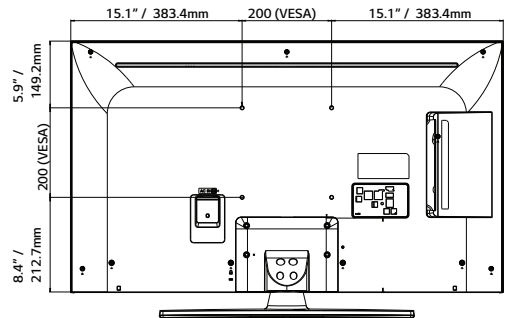

43"

SPECIFICATIONS

65UM670H0UG

55UM670H0UA

50UM670H0UA

43UM670H0UA

Category	Category	Pro:Centric Smart	Pro:Centric Smart	Pro:Centric Smart	Pro:Centric Smart
Display	Diagonal	65"	55"	50"	43"
	Resolution	3,840 x 2,160 (UHD)	3,840 x 2,160 (UHD)	3,840 x 2,160 (UHD)	3,840 x 2,160 (UHD)
	Backlight Cabinet Type	Direct	Direct	Direct	Direct
	Brightness	330 nits	330 nits	330 nits	265 nits
	Dynamic Contrast Ratio	1,000,000:1	1,000,000:1	1,000,000:1	1,000,000:1
	Static (Panel) Contrast Ratio	1,200:1	1,300:1	5,000:1	1,200:1
	Response Time	8 ms (G to G)	14 ms (G to G)	19 ms (G to G)	8 ms (G to G)
	Refresh Rate	60 Hz	60 Hz	60 Hz	60 Hz
Life Span	30,000 Hrs.	30,000 Hrs.	30,000 Hrs.	30,000 Hrs.	
Video	AI Picture Pro	Yes	Yes	Yes	Yes
	Dynamic Vivid	Yes	Yes	Yes	Yes
	HDR 10 Pro / HDR HLG	Yes / Yes	Yes / Yes	Yes / Yes	Yes / Yes
	Game Optimizer	Yes	Yes	Yes	Yes
Audio	Speaker (Sound Output)	10 W + 10 W	10 W + 10 W	10 W + 10 W	10 W + 10 W
	Speaker System	2.0 ch	2.0 ch	2.0 ch	2.0 ch
	AI Sound Pro / AI Sound	Yes	Yes	Yes	Yes
	AI Acoustic Tuning	Yes (Ready)	Yes (Ready)	Yes (Ready)	Yes (Ready)
	LG Sound Sync	Optical/Bluetooth wireless	Optical/Bluetooth wireless	Optical/Bluetooth wireless	Optical/Bluetooth wireless
Broadcasting System	Digital (Terrestrial / Cable / Satellite)	ATSC, Clear QAM	ATSC, Clear QAM	ATSC, Clear QAM	ATSC, Clear QAM
	Analog (NTSC / SECAM / PAL)	NTSC	NTSC	NTSC	NTSC
	Global IPTV Support	Yes	Yes	Yes	Yes
Hospitality Solution	Solution Type	Pro:Centric (Smart, Cloud, Direct, V)	Pro:Centric (Smart, Cloud, Direct, V)	Pro:Centric (Smart, Cloud, Direct, V)	Pro:Centric (Smart, Cloud, Direct, V)
	Pro:Idiom (S/W Type), (Mobile, Lite)	Yes	Yes	Yes	Yes
Smart Features	webOS23 User Interface, Smart Home (Launcher Bar), Gallery Mode, Quick Access, Web Browser, SDP Server Compatibility, Magic Remote Compatibility (MR18HA), SW Clock (World Clock / Alarm), SoftAP, Wi-Fi, Screen Share (Miracast), Smart Share, DIAL, Bluetooth Audio Playback, Mobile Connection Overlay, HDMI-ARC (HDMI 2), Voice Recognition (Standalone/Solution), IoT, EZ-Manager, USB Cloning, Wake on RF, WOL, Diagnostics (IP Remote), SI Compatible Protocol (MPI, RS-232C), HTNG-CEC (1.4), Simplink (HDMI-CEC) (1.4), IR Out (MPI, RS-232C), Multi-code IR				
Hospitality Features	Installer Menu, Lock Mode (Limited), Port Block, Welcome Screen (Splash Image), Insert Image, One Channel Map (LCM) External Speaker Out (R: 1.0 W, L: 1.0 W, 8 Ω), Instant On, VLAN ID, RJP (Remote Jack Pack) Compatibility (Teleadapt/Guestlink (HDMI-CEC), Mobile Remote, Moving Picture Playback (SD/HD/Plus HD), Auto Off / Sleep Timer, Energy Saving Mode, Motion Eye Care, b-LAN embedded Anti-theft System (Kensington Lock, Credenza/Security Aperture (Except 65")), Lock Down Plate (Except 65")				
Jack Interface	Set Side	HDMI In x2 (2.0), USB In (2.0), RS-232C In (3.5 mm TRRS), Speaker Out/Line Out (3.5 mm Stereo), Service Only (3.5 mm TRS)			
	Set Rear	HDMI In (2.0), USB In (2.0), Antenna/Cable In (Dual b-LAN), Optical Digital Audio Out, TV-Link CFG (3.5 mm TRS) (b-LAN Service), LAN (RJ45), Aux LAN (RJ45), MPI Port (RJ12)			
Mechanical	VESA Compatible	300 x 300 mm	300 x 300 mm	200 x 200 mm	200 x 200 mm
	Stand Type	1 pole (Fixed)	1 pole (Swivel)	1 pole (Swivel)	1 pole (Swivel)
	Front Color	Dark Charcoal Gray	Dark Charcoal Gray	Dark Charcoal Gray	Dark Charcoal Gray
	Dimensions without Stand (W x H x D)	57.2 x 33 x 2.3 in. 1,454 x 838 x 57.7 mm	48.6 x 28.1 x 2.3 in. 1,235 x 715 x 57.5 mm	44.1 x 25.6 x 2.2 in. 1,121 x 651 x 57.1 mm	38.1 x 22.2 x 2.2 in. 967 x 564 x 57.1 mm
	Dimensions with Stand (W x H x D)	57.2 x 35.8 x 13.4 in. 1,454 x 909 x 340 mm	48.6 x 30.6 x 11.9 in. 1,235 x 777 x 303 mm	44.1 x 28.1 x 11.9 in. 1,121 x 713 x 303 mm	38.1 x 24.5 x 11.9 in. 967 x 623 x 303 mm
	Shipping Dimensions (W x H x D)	63 x 38.2 x 9 in. 1,600 x 970 x 228 mm	53.5 x 33.9 x 8.1 in. 1,360 x 860 x 207 mm	51.9 x 31.9 x 7.4 in. 1,317 x 810 x 188 mm	42.3 x 26 x 8.0 in. 1,075 x 660 x 203 mm
	Weight without Stand	47.4 lbs. / 21.5 kg	30.9 lbs. / 14.0 kg	26.7 lbs. / 12.1 kg	19.4 lbs. / 8.8 kg
	Weight with Stand	50.5 lbs. / 22.9 kg	37.9 lbs. / 17.2 kg	33.7 lbs. / 15.3 kg	26.5 lbs. / 12.0 kg
	Shipping Weight	63.7 lbs. / 28.9 kg	49.2 lbs. / 22.3 kg	41.0 lbs. / 18.6 kg	34.0 lbs. / 15.4 kg
	On Bezel Width (L/R/U/B)	12.8 / 12.8 / 12.8 / 19.9 mm	12.8 / 12.8 / 12.8 / 19.9 mm	12.8 / 12.8 / 12.8 / 19.9 mm	12.8 / 12.8 / 12.8 / 19.9 mm
	Off Bezel Width (L/R/U/B)	6.8 / 6.8 / 6.8 / 18.4 mm	6.9 / 6.9 / 6.9 / 18.4 mm	7.3 / 7.3 / 7.8 / 18.4 mm	6.9 / 6.9 / 6.9 / 18.4 mm
Electrical	Power Supply (Voltage, Hz)	100-240 Vac, 50/60 Hz	100-240 Vac, 50/60 Hz	100-240 Vac, 50/60 Hz	100-240 Vac, 50/60 Hz
	Power Consumption (Typ. / Max.)	144 W / 180 W	135 W / 163 W	112 W / 135 W	82 W / 119 W
	Standby Power Consumption	Under 0.5 W	Under 0.5 W	Under 0.5 W	Under 0.5 W
Warranty & Other	Warranty	3 Year Limited	3 Year Limited	3 Year Limited	3 Year Limited
	Certifications	FCC / UL	FCC / UL	FCC / UL	FCC / UL
	UPC	1 95174 06331 6	1 95174 06342 2	1 95174 06336 1	1 95174 06340 8
	Accessories	In-box Remote (S-Con), Chromecast Anti-theft Cover (Optional), Power Cable (1.8 m, 2-Prong Straight Connector)			