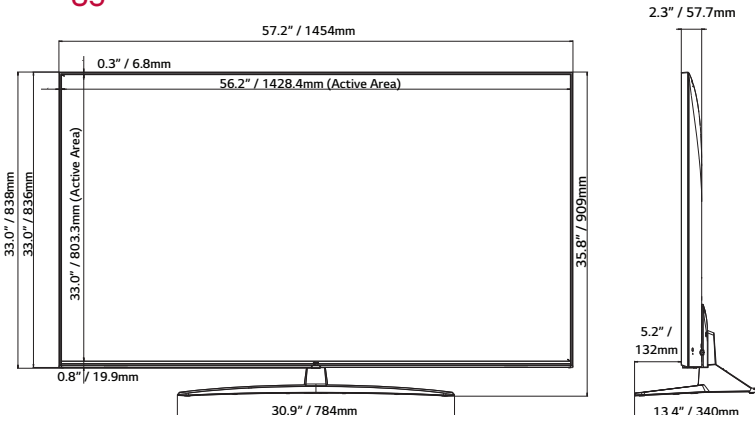

TECHNICAL DRAWINGS

65"