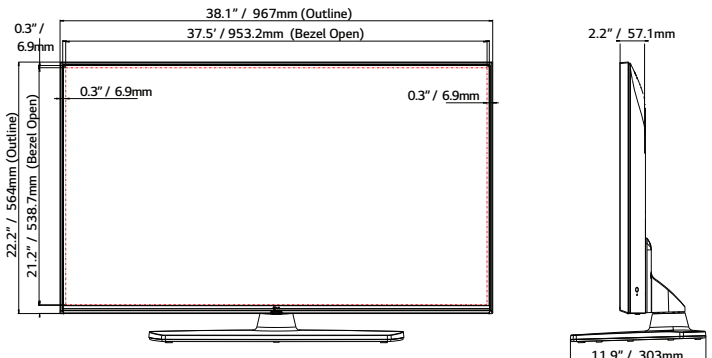

43"

SPECIFICATIONS

65UM670H0UG

55UM670H0UA

50UM670H0UA

43UM670H0UA

Category	Category	Pro:Centric Smart	Pro:Centric Smart	Pro:Centric Smart	Pro:Centric Smart
Display	Diagonal	65"	55"	50"	43"
	Resolution	3,840 x 2,160 (UHD)	3,840 x 2,160 (UHD)	3,840 x 2,160 (UHD)	3,840 x 2,160 (UHD)
	Backlight Cabinet Type	Direct	Direct	Direct	Direct
	Brightness	330 nits	330 nits	330 nits	265 nits
	Dynamic Contrast Ratio	1,000,000:1	1,000,000:1	1,000,000:1	1,000,000:1
	Static (Panel) Contrast Ratio	1,200:1	1,300:1	5,000:1	1,200:1
	Response Time	8 ms (G to G)	14 ms (G to G)	19 ms (G to G)	8 ms (G to G)
	Refresh Rate	60 Hz	60 Hz	60 Hz	60 Hz
Life Span	30,000 Hrs.	30,000 Hrs.	30,000 Hrs.	30,000 Hrs.	
Video	AI Picture Pro	Yes	Yes	Yes	Yes
	Dynamic Vivid	Yes	Yes	Yes	Yes
	HDR 10 Pro / HDR HLG	Yes / Yes	Yes / Yes	Yes / Yes	Yes / Yes
	Game Optimizer	Yes	Yes	Yes	Yes
Audio	Speaker (Sound Output)	10 W + 10 W	10 W + 10 W	10 W + 10 W	10 W + 10 W
	Speaker System	2.0 ch	2.0 ch	2.0 ch	2.0 ch
	AI Sound Pro / AI Sound	Yes	Yes	Yes	Yes
	AI Acoustic Tuning	Yes (Ready)	Yes (Ready)	Yes (Ready)	Yes (Ready)
	LG Sound Sync	Optical/Bluetooth wireless	Optical/Bluetooth wireless	Optical/Bluetooth wireless	Optical/Bluetooth wireless
Broadcasting System	Digital (Terrestrial / Cable / Satellite)	ATSC, Clear QAM	ATSC, Clear QAM	ATSC, Clear QAM	ATSC, Clear QAM
	Analog (NTSC / SECAM / PAL)	NTSC	NTSC	NTSC	NTSC
	Global IPTV Support	Yes	Yes	Yes	Yes
Hospitality Solution	Solution Type	Pro:Centric (Smart, Cloud, Direct, V)	Pro:Centric (Smart, Cloud, Direct, V)	Pro:Centric (Smart, Cloud, Direct, V)	Pro:Centric (Smart, Cloud, Direct, V)
	Pro:Idiom (S/W Type), (Mobile, Lite)	Yes	Yes	Yes	Yes
Smart Features	webOS23 User Interface, Smart Home (Launcher Bar), Gallery Mode, Quick Access, Web Browser, SDP Server Compatibility, Magic Remote Compatibility (MR18HA), SW Clock (World Clock / Alarm), SoftAP, Wi-Fi, Screen Share (Miracast), Smart Share, DIAL, Bluetooth Audio Playback, Mobile Connection Overlay, HDMI-ARC (HDMI 2), Voice Recognition (Standalone/Solution), IoT, EZ-Manager, USB Cloning, Wake on RF, WOL, Diagnostics (IP Remote), SI Compatible Protocol (MPI, RS-232C), HTNG-CEC (1.4), Simplink (HDMI-CEC) (1.4), IR Out (MPI, RS-232C), Multi-code IR				
Hospitality Features	Installer Menu, Lock Mode (Limited), Port Block, Welcome Screen (Splash Image), Insert Image, One Channel Map (LCM) External Speaker Out (R: 1.0 W, L: 1.0 W, 8 Ω), Instant On, VLAN ID, RJP (Remote Jack Pack) Compatibility (Teleadapt/Guestlink (HDMI-CEC), Mobile Remote, Moving Picture Playback (SD/HD/Plus HD), Auto Off / Sleep Timer, Energy Saving Mode, Motion Eye Care, b-LAN embedded Anti-theft System (Kensington Lock, Credenza/Security Aperture (Except 65")), Lock Down Plate (Except 65")				
Jack Interface	Set Side	HDMI In x2 (2.0), USB In (2.0), RS-232C In (3.5 mm TRRS), Speaker Out/Line Out (3.5 mm Stereo), Service Only (3.5 mm TRS)			
	Set Rear	HDMI In (2.0), USB In (2.0), Antenna/Cable In (Dual b-LAN), Optical Digital Audio Out, TV-Link CFG (3.5 mm TRS) (b-LAN Service), LAN (RJ45), Aux LAN (RJ45), MPI Port (RJ12)			
Mechanical	VESA Compatible	300 x 300 mm	300 x 300 mm	200 x 200 mm	200 x 200 mm
	Stand Type	1 pole (Fixed)	1 pole (Swivel)	1 pole (Swivel)	1 pole (Swivel)
	Front Color	Dark Charcoal Gray	Dark Charcoal Gray	Dark Charcoal Gray	Dark Charcoal Gray
	Dimensions without Stand (W x H x D)	57.2 x 33 x 2.3 in. 1,454 x 838 x 57.7 mm	48.6 x 28.1 x 2.3 in. 1,235 x 715 x 57.5 mm	44.1 x 25.6 x 2.2 in. 1,121 x 651 x 57.1 mm	38.1 x 22.2 x 2.2 in. 967 x 564 x 57.1 mm
	Dimensions with Stand (W x H x D)	57.2 x 35.8 x 13.4 in. 1,454 x 909 x 340 mm	48.6 x 30.6 x 11.9 in. 1,235 x 777 x 303 mm	44.1 x 28.1 x 11.9 in. 1,121 x 713 x 303 mm	38.1 x 24.5 x 11.9 in. 967 x 623 x 303 mm
	Shipping Dimensions (W x H x D)	63 x 38.2 x 9 in. 1,600 x 970 x 228 mm	53.5 x 33.9 x 8.1 in. 1,360 x 860 x 207 mm	51.9 x 31.9 x 7.4 in. 1,317 x 810 x 188 mm	42.3 x 26 x 8.0 in. 1,075 x 660 x 203 mm
	Weight without Stand	47.4 lbs. / 21.5 kg	30.9 lbs. / 14.0 kg	26.7 lbs. / 12.1 kg	19.4 lbs. / 8.8 kg
	Weight with Stand	50.5 lbs. / 22.9 kg	37.9 lbs. / 17.2 kg	33.7 lbs. / 15.3 kg	26.5 lbs. / 12.0 kg
	Shipping Weight	63.7 lbs. / 28.9 kg	49.2 lbs. / 22.3 kg	41.0 lbs. / 18.6 kg	34.0 lbs. / 15.4 kg
	On Bezel Width (L/R/U/B)	12.8 / 12.8 / 12.8 / 19.9 mm	12.8 / 12.8 / 12.8 / 19.9 mm	12.8 / 12.8 / 12.8 / 19.9 mm	12.8 / 12.8 / 12.8 / 19.9 mm
	Off Bezel Width (L/R/U/B)	6.8 / 6.8 / 6.8 / 18.4 mm	6.9 / 6.9 / 6.9 / 18.4 mm	7.3 / 7.3 / 7.8 / 18.4 mm	6.9 / 6.9 / 6.9 / 18.4 mm
Electrical	Power Supply (Voltage, Hz)	100-240 Vac, 50/60 Hz	100-240 Vac, 50/60 Hz	100-240 Vac, 50/60 Hz	100-240 Vac, 50/60 Hz
	Power Consumption (Typ. / Max.)	144 W / 180 W	135 W / 163 W	112 W / 135 W	82 W / 119 W
	Standby Power Consumption	Under 0.5 W	Under 0.5 W	Under 0.5 W	Under 0.5 W
Warranty & Other	Warranty	3 Year Limited	3 Year Limited	3 Year Limited	3 Year Limited
	Certifications	FCC / UL	FCC / UL	FCC / UL	FCC / UL
	UPC	1 95174 06331 6	1 95174 06342 2	1 95174 06336 1	1 95174 06340 8
	Accessories	In-box Remote (S-Con), Chromecast Anti-theft Cover (Optional), Power Cable (1.8 m, 2-Prong Straight Connector)			