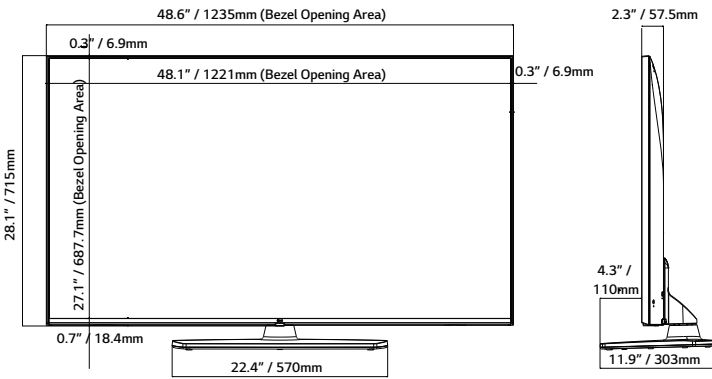

TECHNICAL DRAWINGS

65"

55"

50"

43"