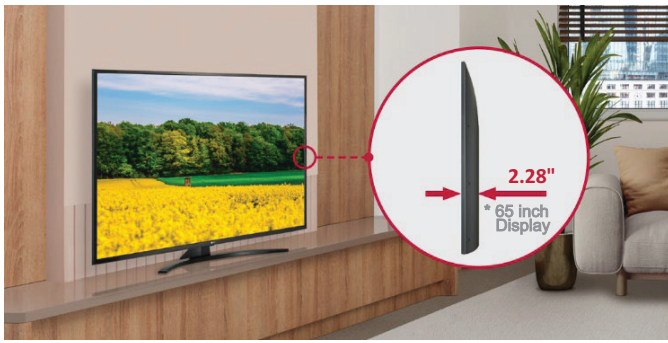

Slim Depth for a Sleek Look

With a slim design, the UM670H series integrates smoothly with interiors, delivering a modern impression to your guests.