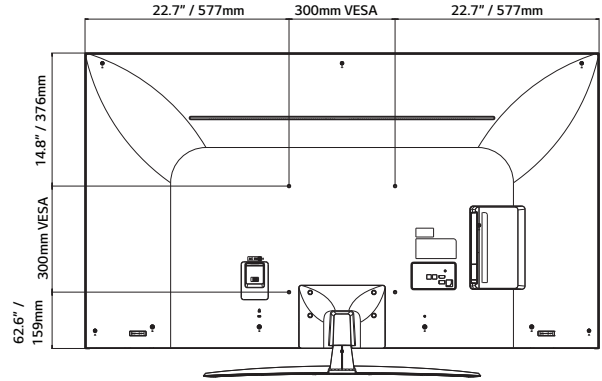

TECHNICAL DRAWINGS

65"