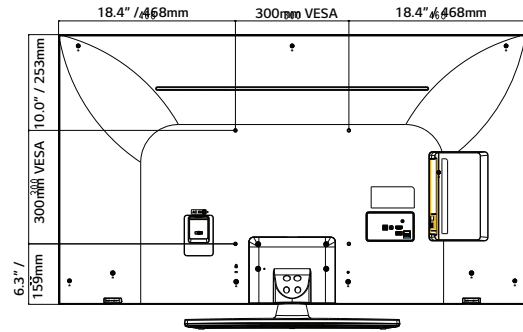

TECHNICAL DRAWINGS

65"

55"

50"

43"