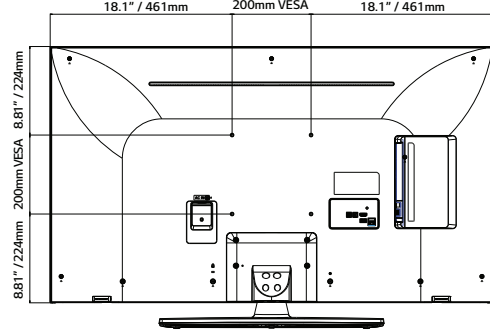

43"

SPECIFICATIONS

65UM670H0UG

55UM670H0UA

50UM670H0UA

43UM670H0UA

Category	Category	Pro:Centric Smart	Pro:Centric Smart	Pro:Centric Smart	Pro:Centric Smart
Display	Diagonal	65"	55"	50"	43"
	Resolution	3,840 x 2,160 (UHD)	3,840 x 2,160 (UHD)	3,840 x 2,160 (UHD)	3,840 x 2,160 (UHD)
	Backlight Cabinet Type	Direct	Direct	Direct	Direct
	Brightness	330 nits	330 nits	330 nits	265 nits
	Dynamic Contrast Ratio	1,000,000:1	1,000,000:1	1,000,000:1	1,000,000:1
	Static (Panel) Contrast Ratio	1,200:1	1,300:1	5,000:1	1,200:1
	Response Time	8 ms (G to G)	14 ms (G to G)	19 ms (G to G)	8 ms (G to G)
	Refresh Rate	60 Hz	60 Hz	60 Hz	60 Hz
Life Span	30,000 Hrs.	30,000 Hrs.	30,000 Hrs.	30,000 Hrs.	
Video	AI Picture Pro	Yes	Yes	Yes	Yes
	Dynamic Vivid	Yes	Yes	Yes	Yes
	HDR 10 Pro / HDR HLG	Yes / Yes	Yes / Yes	Yes / Yes	Yes / Yes
	Game Optimizer	Yes	Yes	Yes	Yes
Audio	Speaker (Sound Output)	10 W + 10 W	10 W + 10 W	10 W + 10 W	10 W + 10 W
	Speaker System	2.0 ch	2.0 ch	2.0 ch	2.0 ch
	AI Sound Pro / AI Sound	Yes	Yes	Yes	Yes
	AI Acoustic Tuning	Yes (Ready)	Yes (Ready)	Yes (Ready)	Yes (Ready)
	LG Sound Sync	Optical/Bluetooth wireless	Optical/Bluetooth wireless	Optical/Bluetooth wireless	Optical/Bluetooth wireless
Broadcasting System	Digital (Terrestrial / Cable / Satellite)	ATSC, Clear QAM	ATSC, Clear QAM	ATSC, Clear QAM	ATSC, Clear QAM
	Analog (NTSC / SECAM / PAL)	NTSC	NTSC	NTSC	NTSC
	Global IPTV Support	Yes	Yes	Yes	Yes
Hospitality Solution	Solution Type	Pro:Centric (Smart, Cloud, Direct, V)	Pro:Centric (Smart, Cloud, Direct, V)	Pro:Centric (Smart, Cloud, Direct, V)	Pro:Centric (Smart, Cloud, Direct, V)
	Pro:Idiom (S/W Type), (Mobile, Lite)	Yes	Yes	Yes	Yes
Smart Features	webOS23 User Interface, Smart Home (Launcher Bar), Gallery Mode, Quick Access, Web Browser, SDP Server Compatibility, Magic Remote Compatibility (MR18HA), SW Clock (World Clock / Alarm), SoftAP, Wi-Fi, Screen Share (Miracast), Smart Share, DIAL, Bluetooth Audio Playback, Mobile Connection Overlay, HDMI-ARC (HDMI 2), Voice Recognition (Standalone/Solution), IoT, EZ-Manager, USB Cloning, Wake on RF, WOL, Diagnostics (IP Remote), SI Compatible Protocol (MPI, RS-232C), HTNG-CEC (1.4), Simplink (HDMI-CEC) (1.4), IR Out (MPI, RS-232C), Multi-code IR				
Hospitality Features	Installer Menu, Lock Mode (Limited), Port Block, Welcome Screen (Splash Image), Insert Image, One Channel Map (LCM) External Speaker Out (R: 1.0 W, L: 1.0 W, 8 Ω), Instant On, VLAN ID, RJP (Remote Jack Pack) Compatibility (Teleadapt/Guestlink (HDMI-CEC), Mobile Remote, Moving Picture Playback (SD/HD/Plus HD), Auto Off / Sleep Timer, Energy Saving Mode, Motion Eye Care, b-LAN embedded Anti-theft System (Kensington Lock, Credenza/Security Aperture (Except 65")), Lock Down Plate (Except 65")				
Jack Interface	Set Side	HDMI In x2 (2.0), USB In (2.0), RS-232C In (3.5 mm TRRS), Speaker Out/Line Out (3.5 mm Stereo), Service Only (3.5 mm TRS)			
	Set Rear	HDMI In (2.0), USB In (2.0), Antenna/Cable In (Dual b-LAN), Optical Digital Audio Out, TV-Link CFG (3.5 mm TRS) (b-LAN Service), LAN (RJ45), Aux LAN (RJ45), MPI Port (RJ12)			
Mechanical	VESA Compatible	300 x 300 mm	300 x 300 mm	200 x 200 mm	200 x 200 mm
	Stand Type	1 pole (Fixed)	1 pole (Swivel)	1 pole (Swivel)	1 pole (Swivel)
	Front Color	Dark Charcoal Gray	Dark Charcoal Gray	Dark Charcoal Gray	Dark Charcoal Gray
	Dimensions without Stand (W x H x D)	57.2 x 33 x 2.3 in. 1,454 x 838 x 57.7 mm	48.6 x 28.1 x 2.3 in. 1,235 x 715 x 57.5 mm	44.1 x 25.6 x 2.2 in. 1,121 x 651 x 57.1 mm	38.1 x 22.2 x 2.2 in. 967 x 564 x 57.1 mm
	Dimensions with Stand (W x H x D)	57.2 x 35.8 x 13.4 in. 1,454 x 909 x 340 mm	48.6 x 30.6 x 11.9 in. 1,235 x 777 x 303 mm	44.1 x 28.1 x 11.9 in. 1,121 x 713 x 303 mm	38.1 x 24.5 x 11.9 in. 967 x 623 x 303 mm
	Shipping Dimensions (W x H x D)	63 x 38.2 x 9 in. 1,600 x 970 x 228 mm	53.5 x 33.9 x 8.1 in. 1,360 x 860 x 207 mm	51.9 x 31.9 x 7.4 in. 1,317 x 810 x 188 mm	42.3 x 26 x 8.0 in. 1,075 x 660 x 203 mm
	Weight without Stand	47.4 lbs. / 21.5 kg	30.9 lbs. / 14.0 kg	26.7 lbs. / 12.1 kg	19.4 lbs. / 8.8 kg
	Weight with Stand	50.5 lbs. / 22.9 kg	37.9 lbs. / 17.2 kg	33.7 lbs. / 15.3 kg	26.5 lbs. / 12.0 kg
	Shipping Weight	63.7 lbs. / 28.9 kg	49.2 lbs. / 22.3 kg	41.0 lbs. / 18.6 kg	34.0 lbs. / 15.4 kg
	On Bezel Width (L/R/U/B)	12.8 / 12.8 / 12.8 / 19.9 mm	12.8 / 12.8 / 12.8 / 19.9 mm	12.8 / 12.8 / 12.8 / 19.9 mm	12.8 / 12.8 / 12.8 / 19.9 mm
	Off Bezel Width (L/R/U/B)	6.8 / 6.8 / 6.8 / 18.4 mm	6.9 / 6.9 / 6.9 / 18.4 mm	7.3 / 7.3 / 7.8 / 18.4 mm	6.9 / 6.9 / 6.9 / 18.4 mm
Electrical	Power Supply (Voltage, Hz)	100-240 Vac, 50/60 Hz	100-240 Vac, 50/60 Hz	100-240 Vac, 50/60 Hz	100-240 Vac, 50/60 Hz
	Power Consumption (Typ. / Max.)	144 W / 180 W	135 W / 163 W	112 W / 135 W	82 W / 119 W
	Standby Power Consumption	Under 0.5 W	Under 0.5 W	Under 0.5 W	Under 0.5 W
Warranty & Other	Warranty	3 Year Limited	3 Year Limited	3 Year Limited	3 Year Limited
	Certifications	FCC / UL	FCC / UL	FCC / UL	FCC / UL
	UPC	1 95174 06331 6	1 95174 06342 2	1 95174 06336 1	1 95174 06340 8
	Accessories	In-box Remote (S-Con), Chromecast Anti-theft Cover (Optional), Power Cable (1.8 m, 2-Prong Straight Connector)			