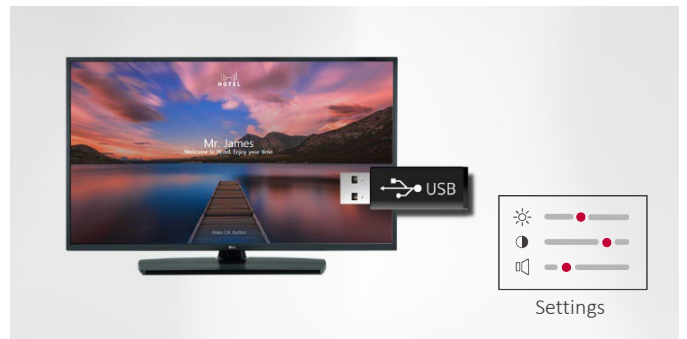

4K UHD, Vibrant Viewing in Ultra High Resolution

LG UHD TVs display virtually lifelike picture quality and vivid colors with four times more pixel accuracy than Full HD.

IR Pass Through and Control

The UN343H series TVs support both RS-232/TLM (used by LG STB) and the new External Control Interface (ECI) for non-LG external set top box control of the TV and IR Pass Through. This feature provides an integrated two-piece solution using one guest remote control.

USB Cloning

USB data cloning makes managing multiple displays easy. Instead of setting up each display one by one, data can be copied to a USB* for one display, and be sent to the other displays through a USB plug-in.

* USB is not provided by LG. (sold separately)

CONNECTIVITY

65" / 55" / 50" / 43"

Rear

Side