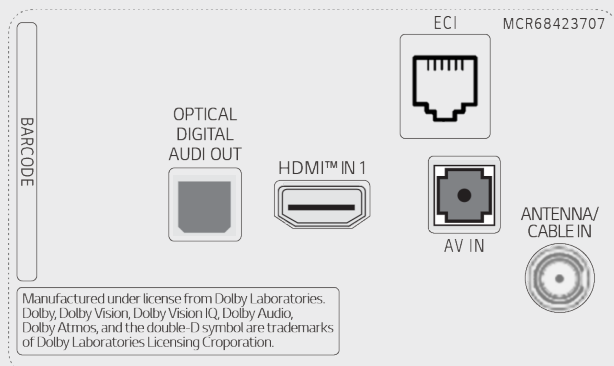

CONNECTIVITY

65" / 55" / 50" / 43"

Rear