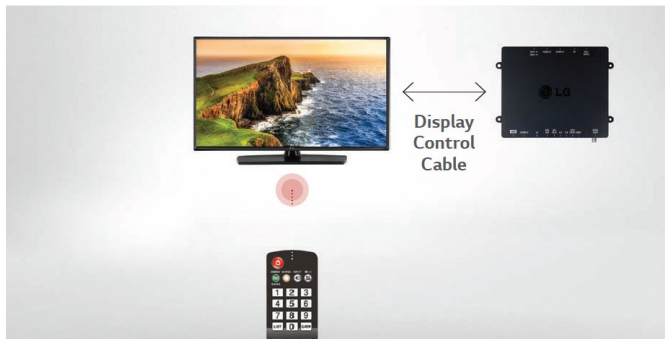

4K UHD, Vibrant Viewing in Ultra High Resolution

LG UHD TVs display virtually lifelike picture quality and vivid colors with four times more pixel accuracy than Full HD.

IR Pass Through and Control

The UN343H series TVs support both RS-232/TLM (used by LG STB) and the new External Control Interface (ECI) for non-LG external set top box control of the TV and IR Pass Through. This feature provides an integrated two-piece solution using one guest remote control.