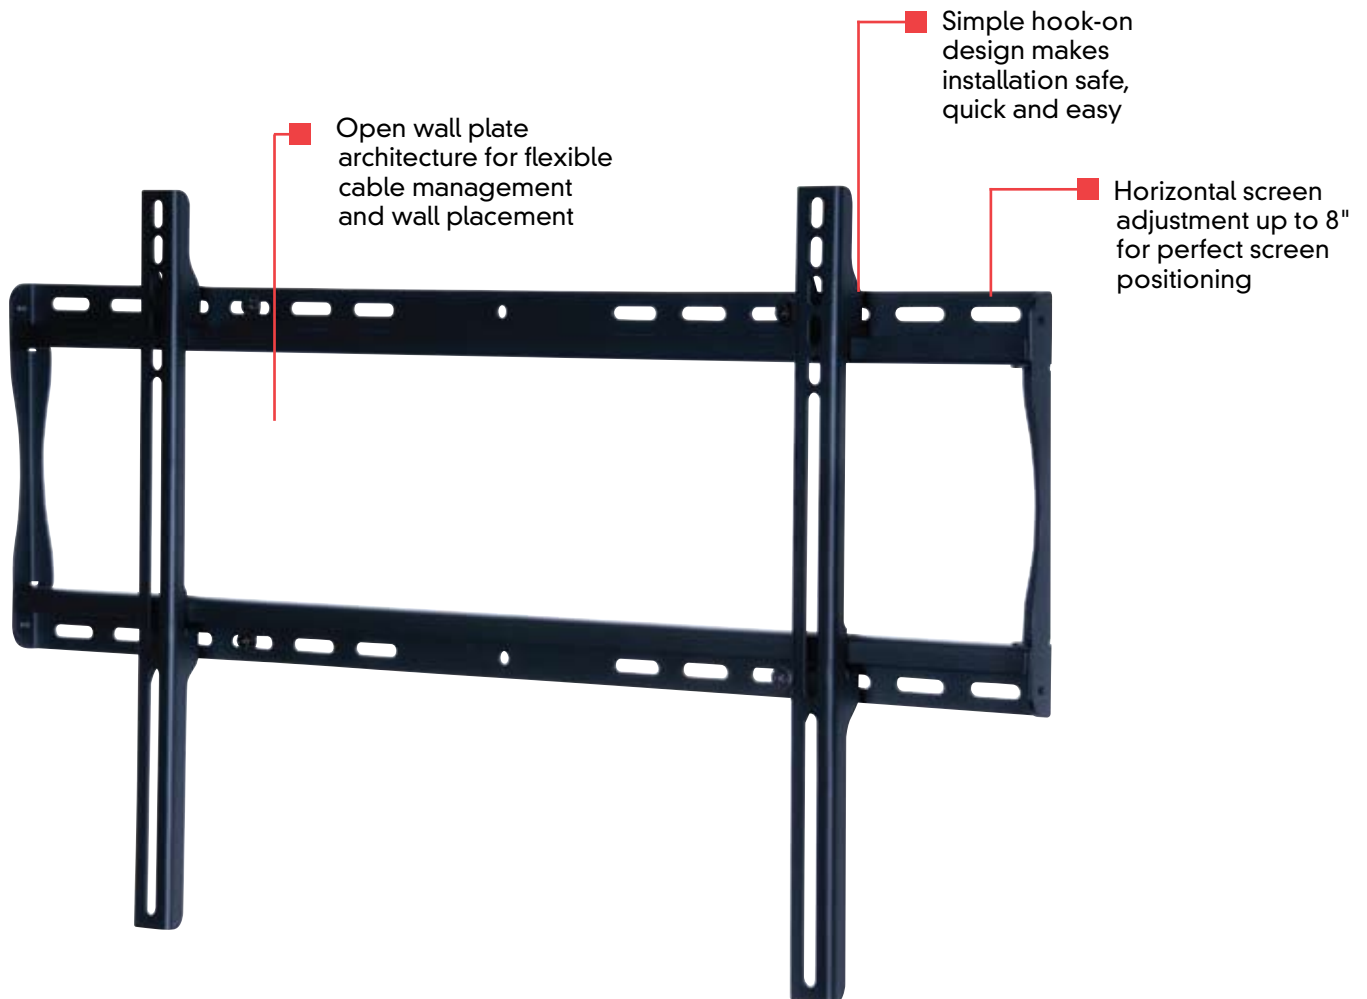

## Universal Flat Wall Mount

For 32" to 50" LCD and Plasma Flat Panel Screens

### NEW!

Boundless placement opportunities and speedy installations are delivered in one low-profile package. The ultra-slim SF650 adapts to any installation environment with its open wall plate architecture that delivers screen placement flexibility, simplified access to electrical access and cable management options. This ultra-slim mount is the supreme solution for low-profile applications.

# Universal Flat Wall Mount

For 32" to 50" LCD and Plasma Flat Panel Screens

### Product Specifications

- Universal mount fits screens with mounting patterns up to 29.23" W x 17.05" H
- Open wall plate architecture allows for total wall access, increasing electrical access and cable management options
- Ultra-slim design holds screen only 1.7" from the wall for a low-profile application
- Horizontal screen adjustment of up to 8" (depending on screen model) for perfect screen placement
- Universal brackets easily hook onto wall plate for fast installation
- Mounts to wood studs, concrete, cinder block or metal studs (metal stud accessory required)
- Comes with Peerless' Sorted-for-You™ fastener pack with all necessary screen attachment hardware
- Integrated security options available
- UL listed